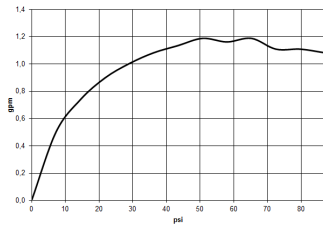

## Dimensional drawing

All dimensions in mm / inch = mm x 0,0394

Sink - Meta  
Single-lever lavatory mixer without drain - polished chrome  
Article number: 33 505 661-00 0010

### Flow rate chart