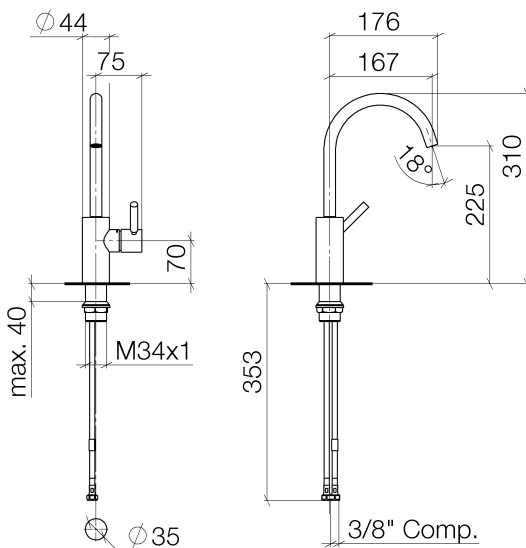

## Sink - Meta

Single-lever lavatory mixer without drain - polished chrome

Article number: 33 505 661-00 0010

- 6-5/8" Projection
- Swiveling spout 360°
- Round aerated stream
- Total height 12-1/4"
- Height to aerator/spout outlet 8-7/8"
- 1-3/8" hole diameter
- 2 x pressure hose with 3/8" compression fitting
- Water flow rate limited to max. 1.2 gpm
- lead-free
- (ADA)

## Dimensional drawing

All dimensions in mm / inch = mm x 0,0394

Sink - Meta  
Single-lever lavatory mixer without drain - polished chrome  
Article number: 33 505 661-00 0010

### Flow rate chart

## Sink - Meta

Single-lever lavatory mixer without drain - polished chrome

Article number: 33 505 661-00 0010